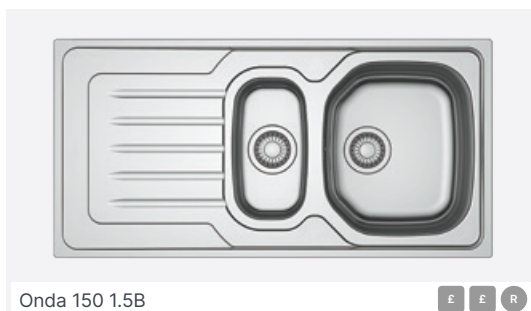

Upgrade your surface space with a solid worktop and an undermount sink for a luxurious finish.

Sinks

Paula Rosa Manhattan works closely with hand-picked sink suppliers to offer a variety of design solutions at different price points. Choose from our selection of stainless steel sinks for the classic kitchen design.

Key

R Reversible