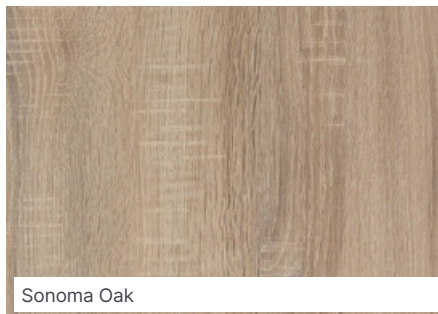

Laminate Worktops

paula rosa | manhattan

Worktops 38mm

A laminate worktop offers a resilient surface that withstands daily wear whilst maintaining a sleek appearance. Paula Rosa Manhattan uses only the very best, premium materials for worktops.

Laminate worktops bring the look of a solid stone or wood surface at a fraction of the price.

Dark Mountain Oak

Sonoma Oak

Quartz Grey

Natural Messina

Okapi Walnut

Black Brazil

Carrara Marble

Bellato Grey

Ipanema White

India White

Worktops 22mm

Experience a spectrum of design possibilities, with worktops available in a range of colours, sizes, and styles. Two edge profiles are available: the classic post formed rounded edge, or the more modern, on-trend square edge.

Laminate worktops bring the look of a solid stone or wood surface at a fraction of the price.

Light Grey Chicago

Driftwood

Black Gold Metal Slate

Sonoma Oak

White Levento Marble